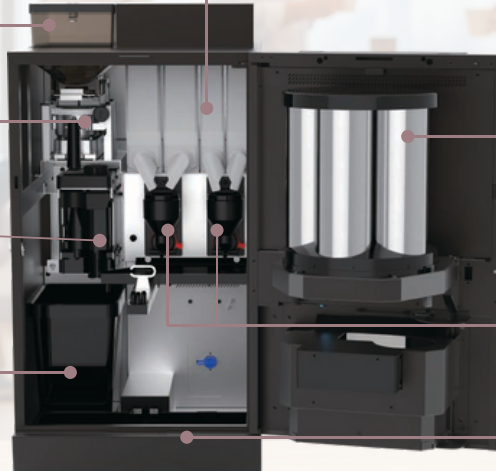

JETINNO®

INSPIRE LIFE BETTER

Fresh & Delicious Coffee Starts Here

2x1.5L + 2x1L Instant container powder

Wadah Kopi 1x1.5kg

1xJetinno Grinder

*Patent no : 201920477391.4

1xPenyeduh Kopi
(14g/20g for option)

*Patent no : 2018104114067

1xWadah Ampas
(130cakes)

Auto Cup Dispenser
(D80mm, 10 Oz, 75pcs)

*Patent no : 201820456665.7

2xMixer

Wadah Limbah Air1x1.5L
(Tampungan Air full detector)